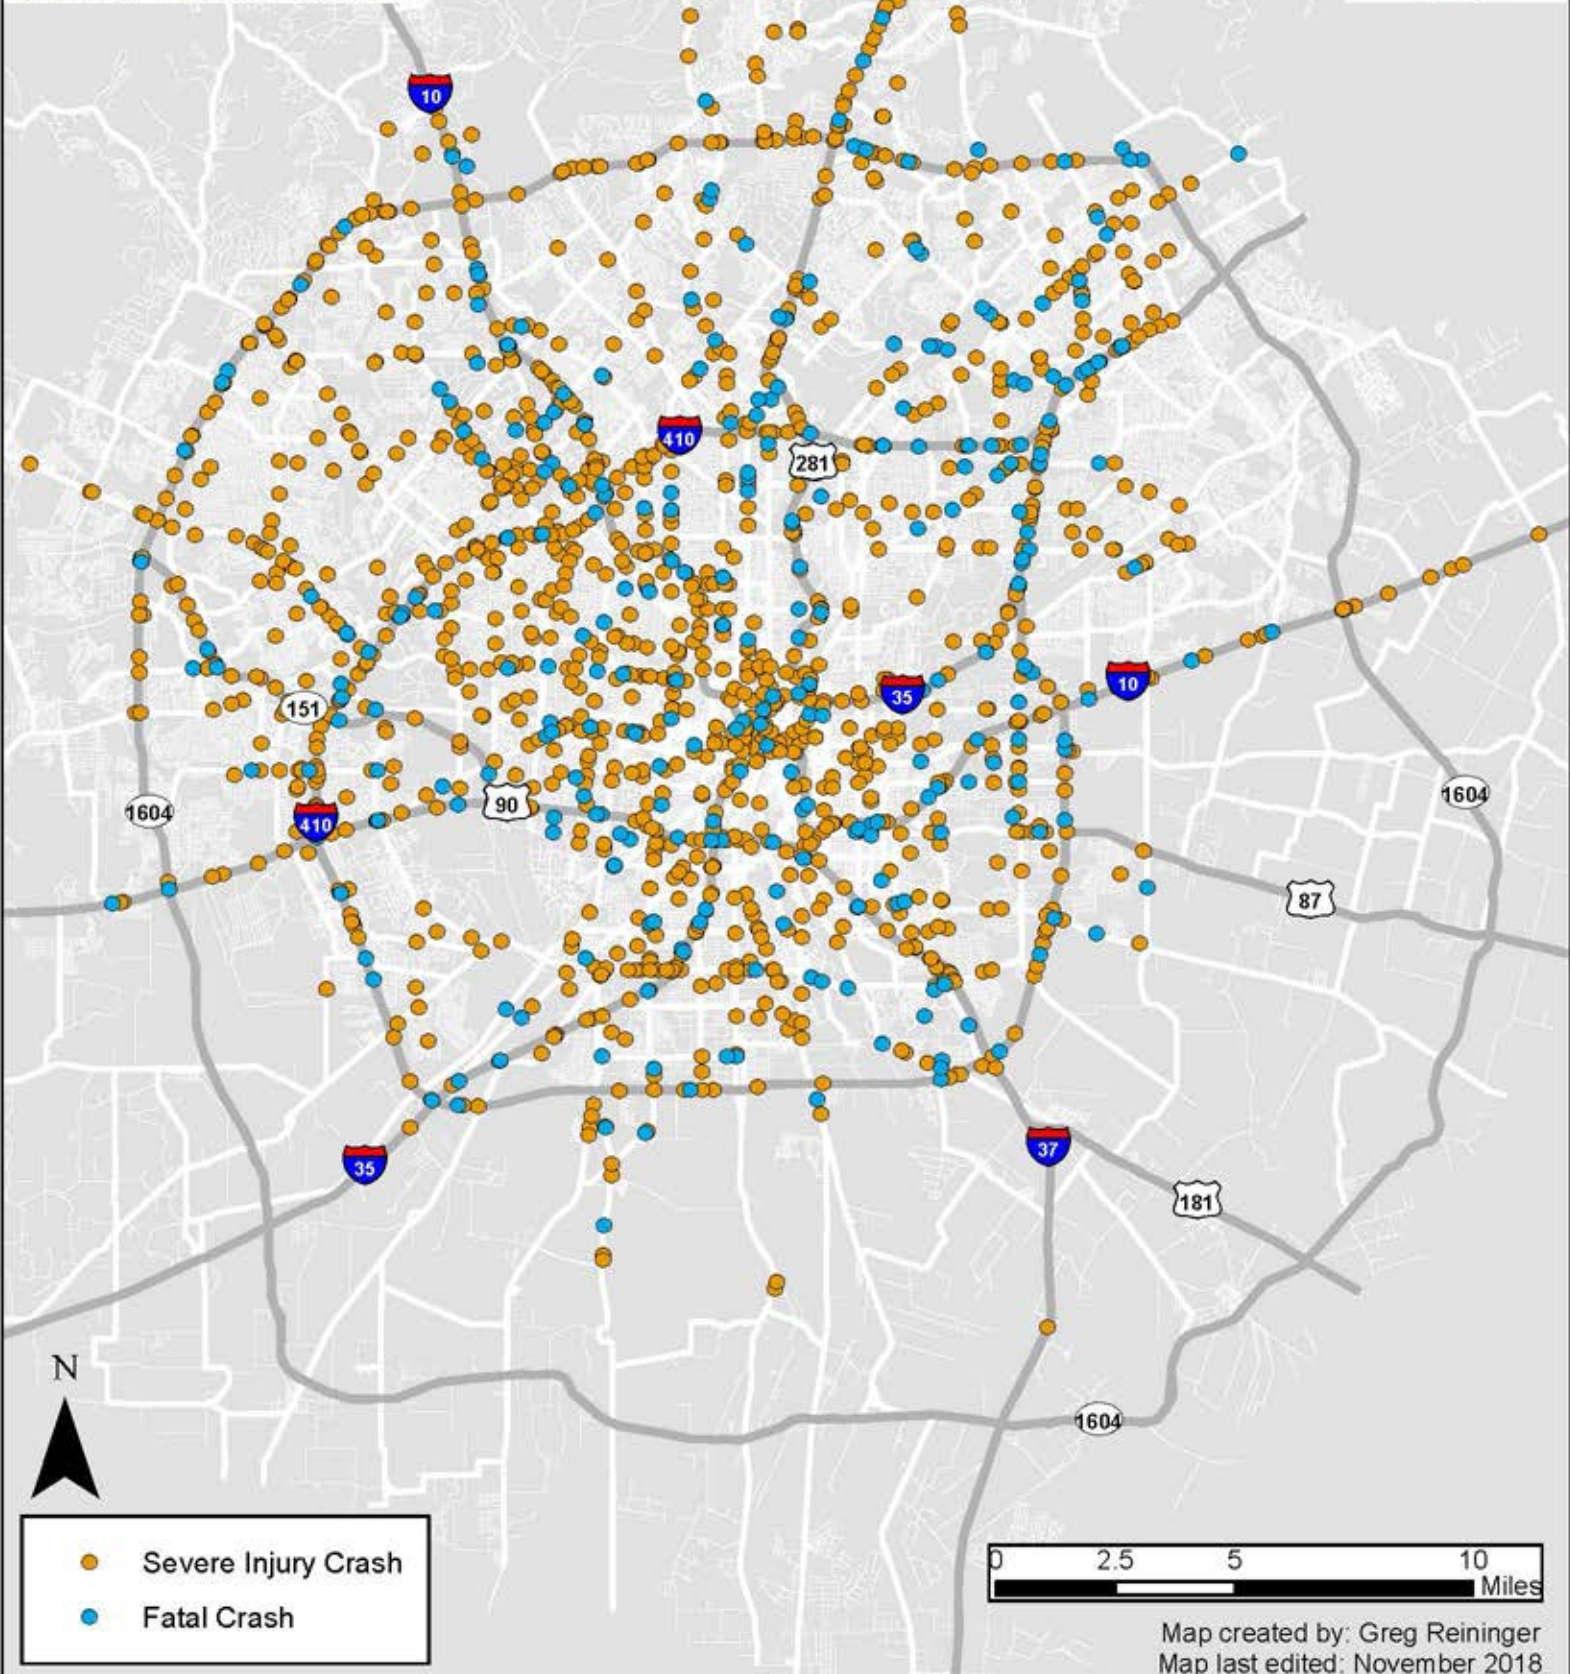

San Antonio Severe Injury & Fatal Automobile Crashes 2015 - 2017

Drive safe. Bike safe. Walk safe.

Map created by: Greg Reinger
Map last edited: November 2018